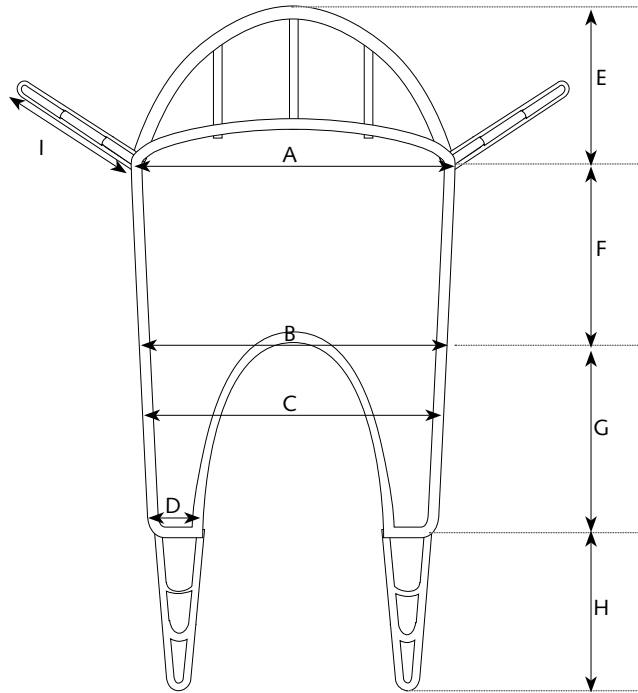

# Slings for children

Dino (green) & Butterfly (pink)

SUREHANDS®

- Your child is fully and safely supported
- Comfortable sitting or lying position
- Bottom remains free
- Easy to fit
- Quick transfers to and from bed, bath, shower, toilet or wheelchair
- Made-to-measure sizes available

## ● Dimensions (inch / mm)

	XS	S
A	2.2 / 56	2.28 / 58
B	2.6 / 66	2.95 / 75
C	0.53 / 13.5	0.55 / 14
D	0.3 / 7.5	0.31 / 8
E	1.1 / 28	1.26 / 32
F	2.13 / 54	2.48 / 63
G	1.48 / 37.5	1.87 / 47.5
H	2.09 / 53	2.32 / 59
I	1.65 / 42	1.85 / 47